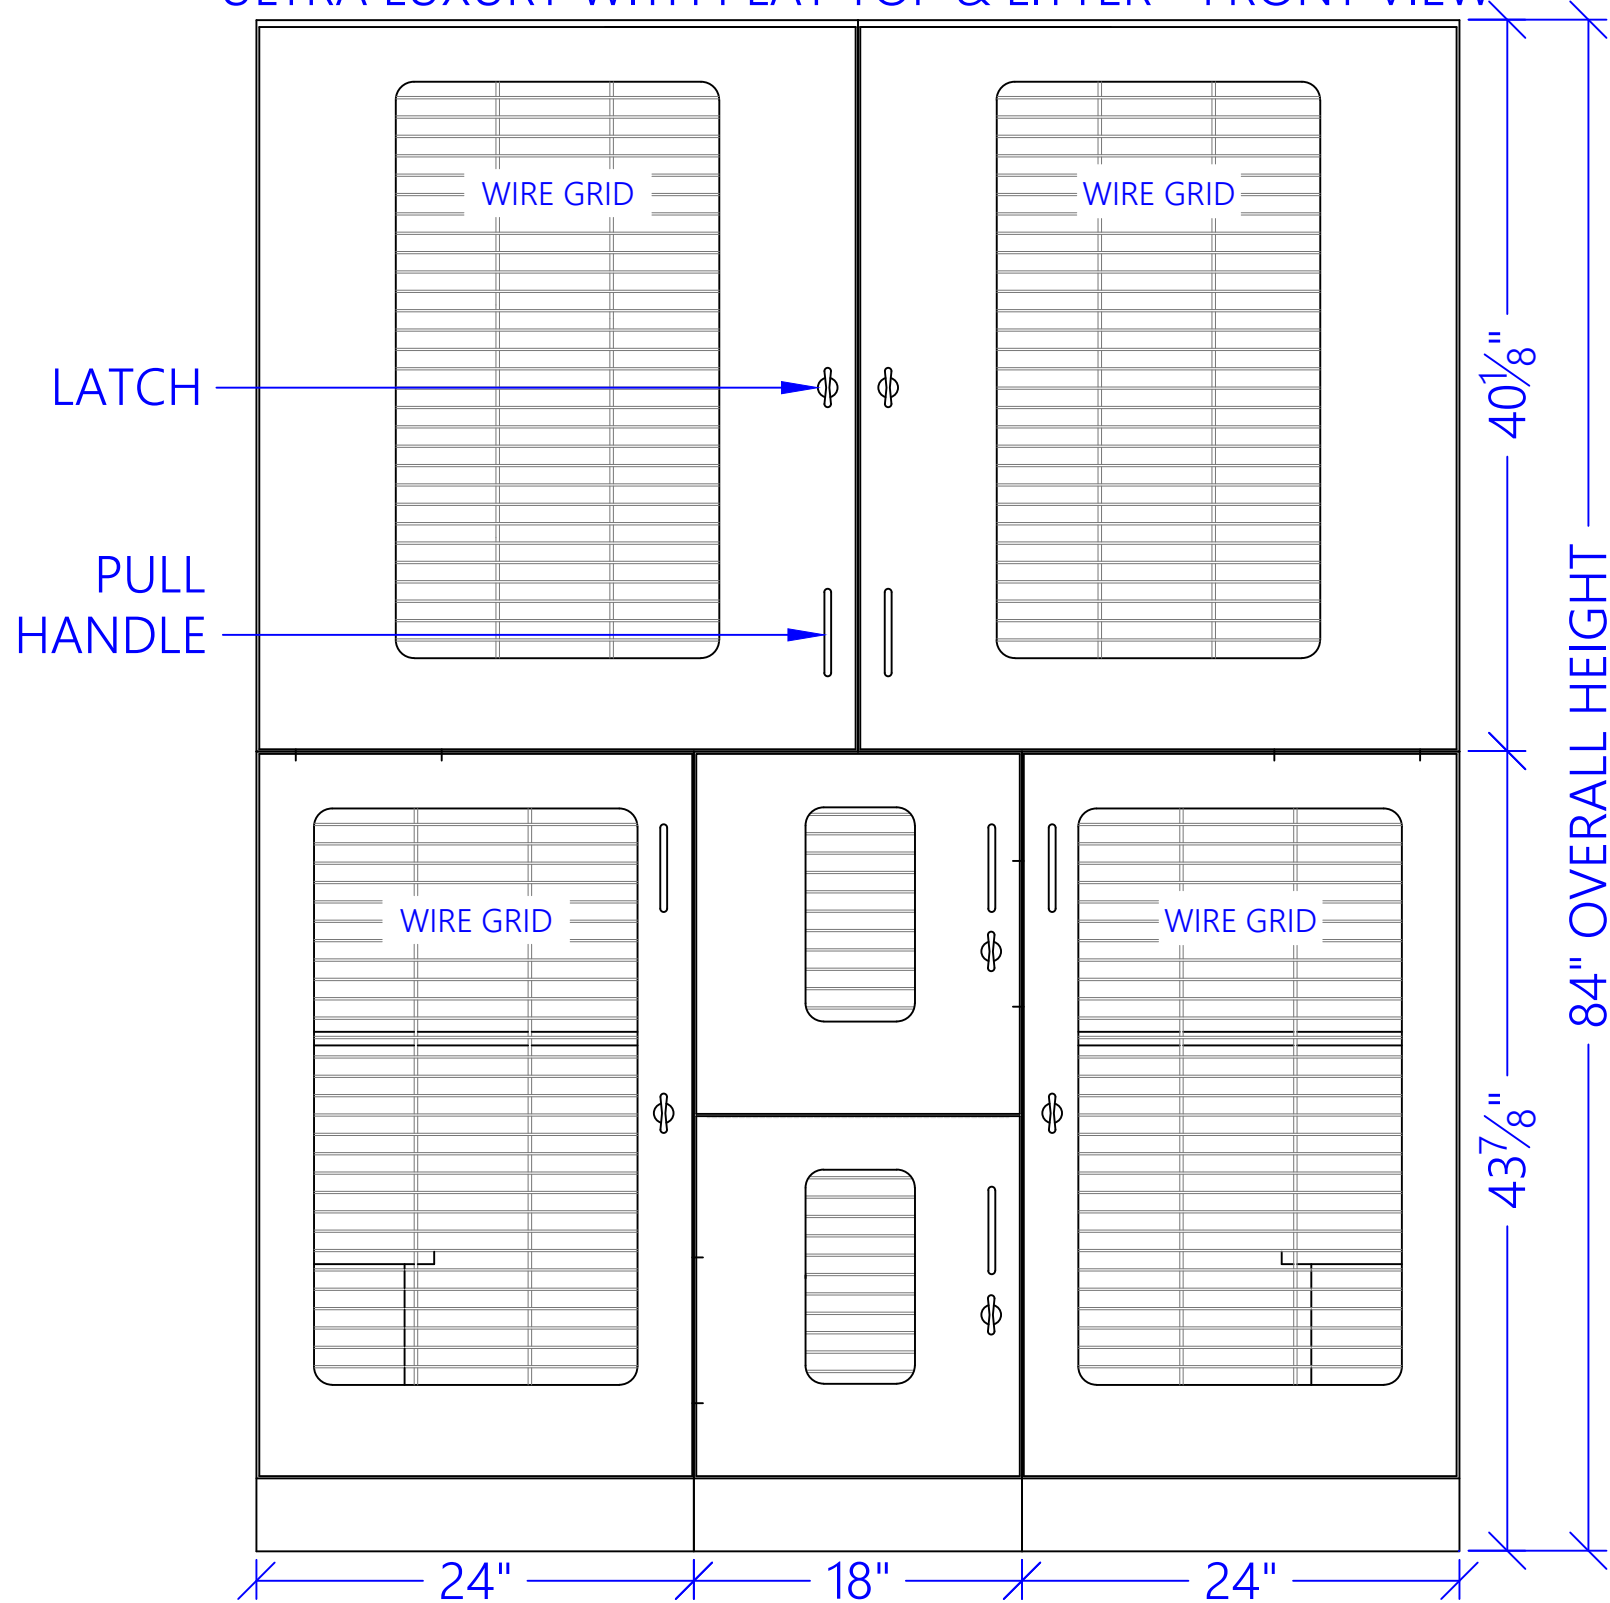

ULTRA LUXURY WITH PLAY TOP & LITTER - FRONT VIEW

ALL DOORS AVAILABLE WITH WIRE GRID OR TEMPERED GLASS. OPTIONAL REAR WINDOW IN LIVING AREA.